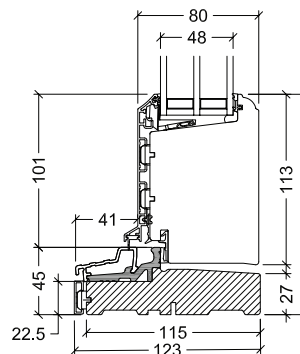

VELFAC Classic alu inward opening door - thresholds

entrance doors and patio doors

22.5mm composite with alu-treadplate element
depth 115mm and 147mm

Seen from outside

45mm oak
element depth 123mm and 148mm