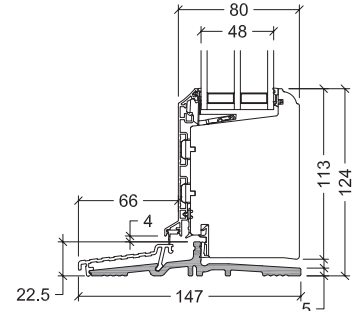

VELFAC Classic alu inward opening door - thresholds

entrance doors and patio doors

22.5mm composite with alu-treadplate element
depth 115mm and 147mm

Seen from outside

45mm oak
element depth 123mm and 148mm