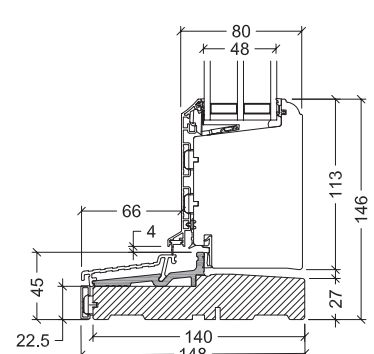

VELFAC Classic alu inward opening door - thresholds

entrance doors and patio doors

22.5mm composite with alu-treadplate element
depth 115mm and 147mm

Seen from outside

45mm oak
element depth 123mm and 148mm