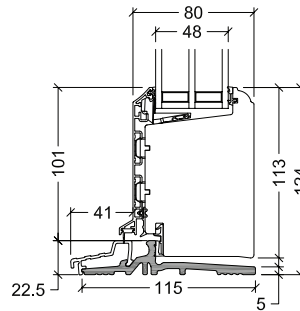

VELFAC Classic alu inward opening door - thresholds

entrance doors and patio doors

22.5mm composite with alu-treadplate element
depth 115mm and 147mm

Seen from outside

45mm oak
element depth 123mm and 148mm